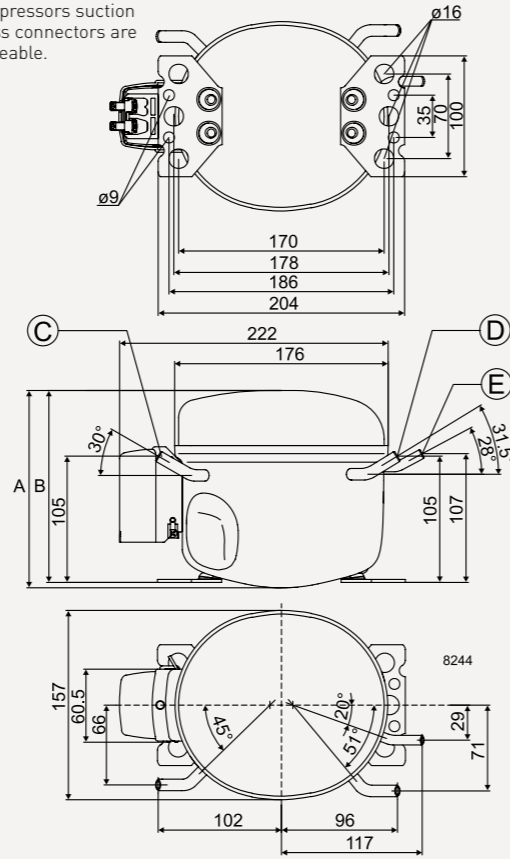

**PL / PLE**

**TL / TLS / TLES (TFS similar)**

**Note:**

On TL compressors suction and process connectors are interchangeable.

**NF**

**NL / NLE**

**FR**

**SC**

**SC-GHH (w. additional oil cooler connector)**

**GS (GS34CLX has interchanged connectors)**