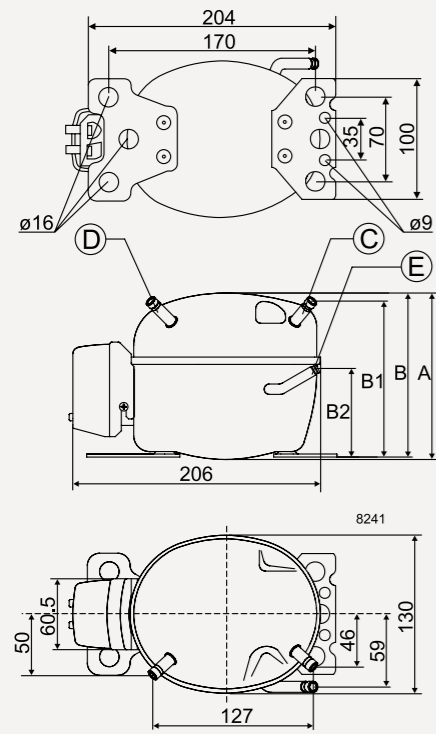

**PL / PLE**

**TL / TLS / TLES (TFS similar)**

**Note:**

On TL compressors suction and process connectors are interchangeable.

**NF**

**NL / NLE**

**FR**

**SC**

**SC-GHH (w. additional oil cooler connector)**

**GS (GS34CLX has interchanged connectors)**