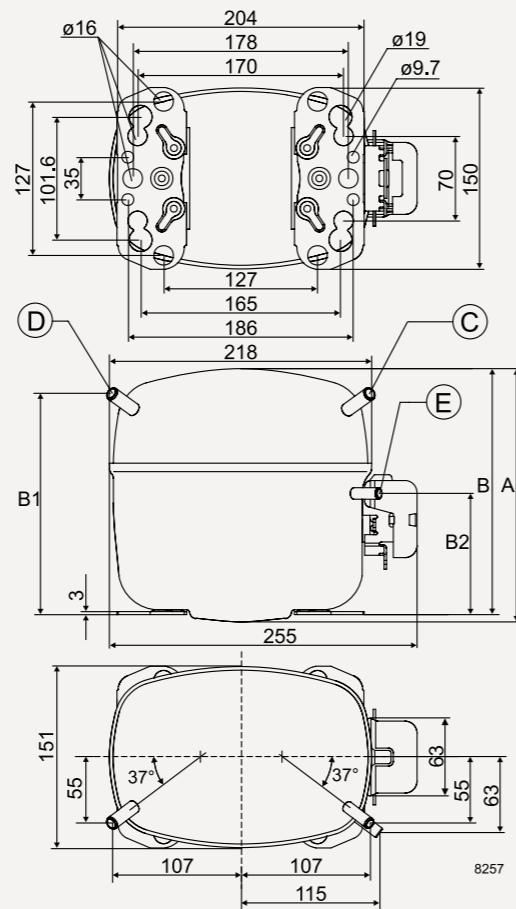

**PL / PLE**

**TL / TLS / TLES (TFS similar)**

**Note:**

On TL compressors suction and process connectors are interchangeable.

**NF**

**NL / NLE**

**FR**

**SC**

**SC-GHH (w. additional oil cooler connector)**

**GS (GS34CLX has interchanged connectors)**